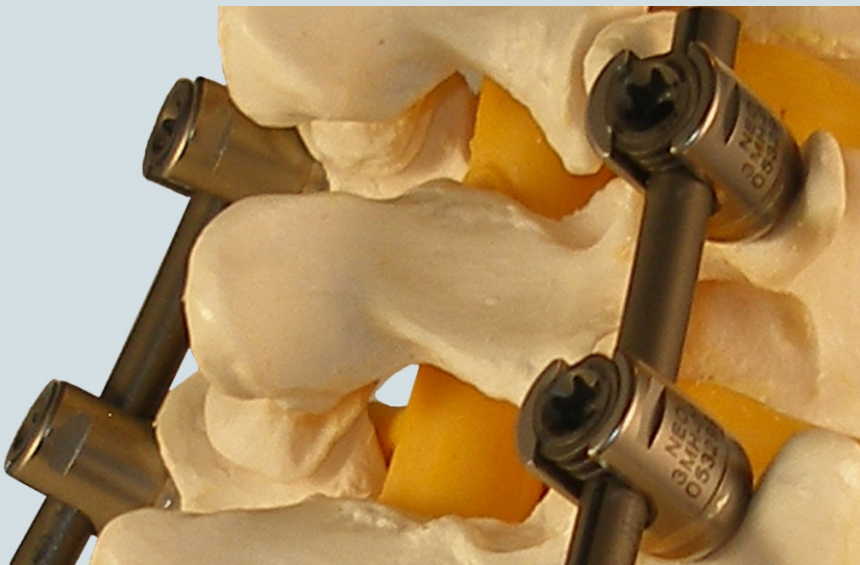

Modular design improves visualization for graft site preparation and placement

Introducing the Modera Modular Pedicle Screw System from New Era Orthopaedics, LLC.

Designed for stabilization of the thoracolumbar spine, the Modera system features a selection of screw shanks -- 4.5mm to 8.5 mm diameter in multiple lengths -- with a modular Tulip Head that quickly and easily secures the assembly.

The low-profile design of the Modera system allows a simple surgical approach with improved visualization reducing potential complications.

Straight or pre-lordosed rods, cannulated or non-cannulated screws, and modular or pre-assembled polyaxial screw assemblies provide intra-operative versatility.

Product Features

4.5mm, 5.5mm, 6.5mm, 7.5mm and 8.5mm diameter color-coded screw shank options in multiple lengths

Modular tulip head and set screw reduces inventory requirements

Straight and pre-lordosed rods